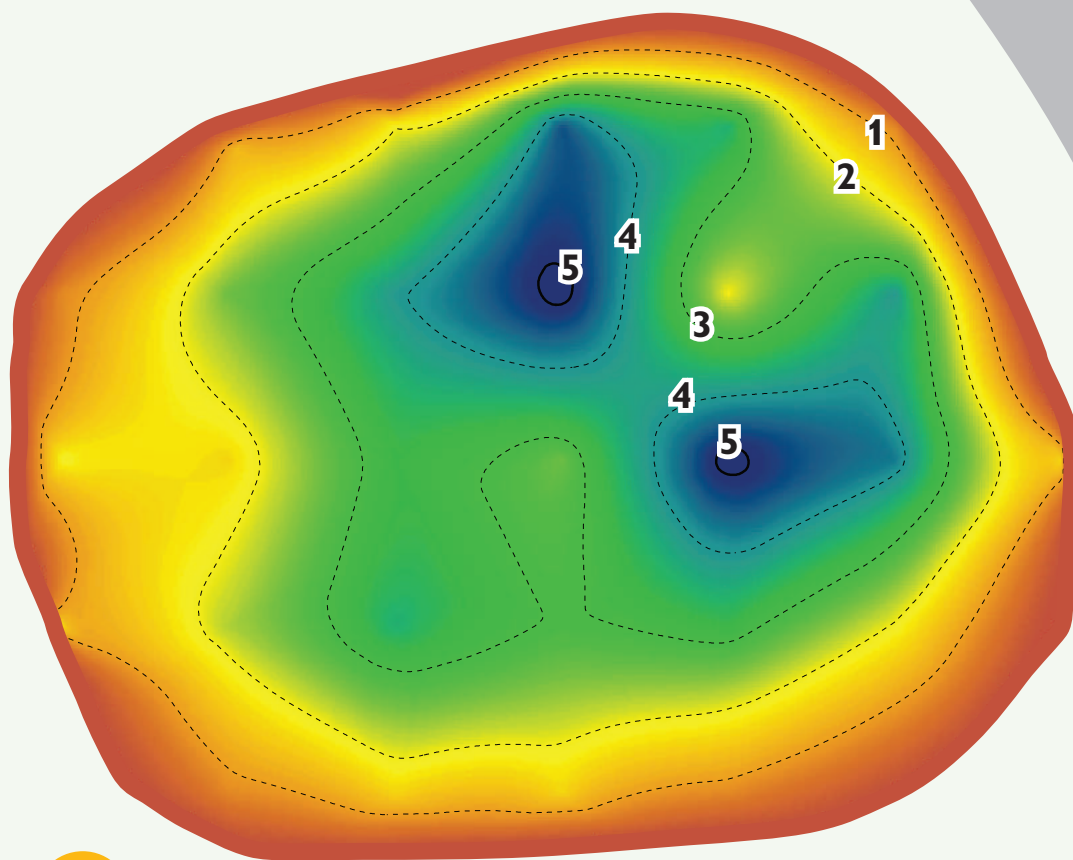

**SILVER CREEK**  
METRO PARK

# Big Oak Pond Fishing Map

- Trailhead
- Chippewa Trail
- Parking

**Summit**  
**Metro Parks**